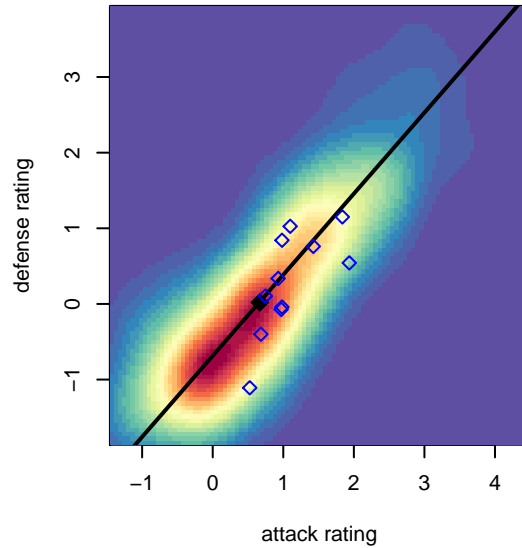

**attack and defense rating
relative to others at age
and all opponents in last 13 months**